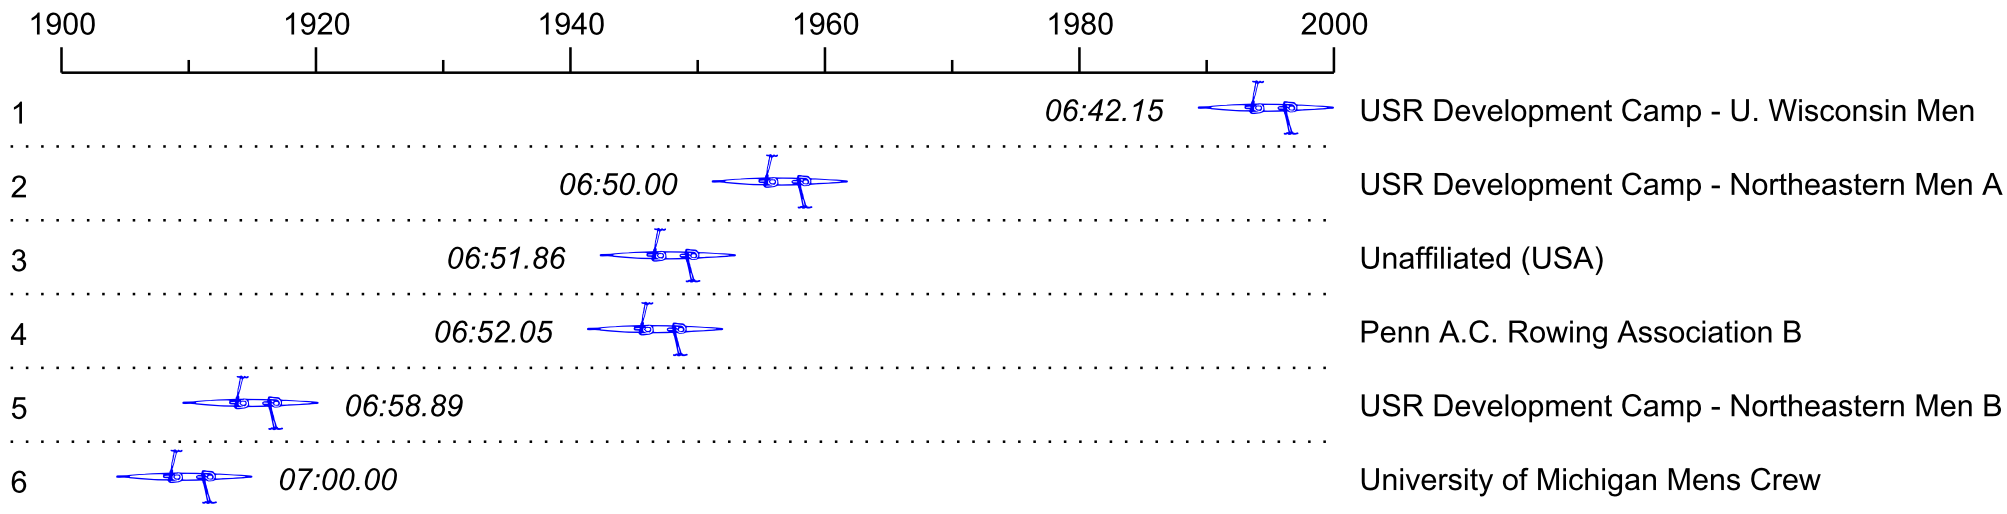

2011 USRowing Junior and U23 Trials

Race 6a: 07:00 AM U23 Mens 2-Flight

Place	Bow	Organization	Net Time	%	Delta	Raw	Handicap	Penalty	Start	Finish
1st	9	Dev Camp - Wisc Men (S. Hoidal)	06:42.15			06:42.15			07:08:02.81	07:14:44.96
2nd	10	Dev Camp - Northeastern Men A (L. Harwood)	06:50.00	2.0%	00:07.85	06:50.00			07:08:38.76	07:15:28.76
3rd	15	Unaffiliated (J. Mallen)	06:51.86	2.4%	00:01.86	06:51.86			07:11:10.08	07:18:01.94
4th	14	Penn AC B (H. Hoffstot)	06:52.05	2.5%	00:00.19	06:52.05			07:10:38.09	07:17:30.14
5th	12	Dev Camp - Northeastern Men B (T. Weaser)	06:58.89	4.2%	00:06.84	06:58.89			07:09:41.90	07:16:40.79
6th	11	Michigan - Men (S. Pieterse)	07:00.00	4.4%	00:01.11	07:00.00			07:09:09.56	07:16:09.56
	13	Penn AC A (K. Kennedy)	Scratch