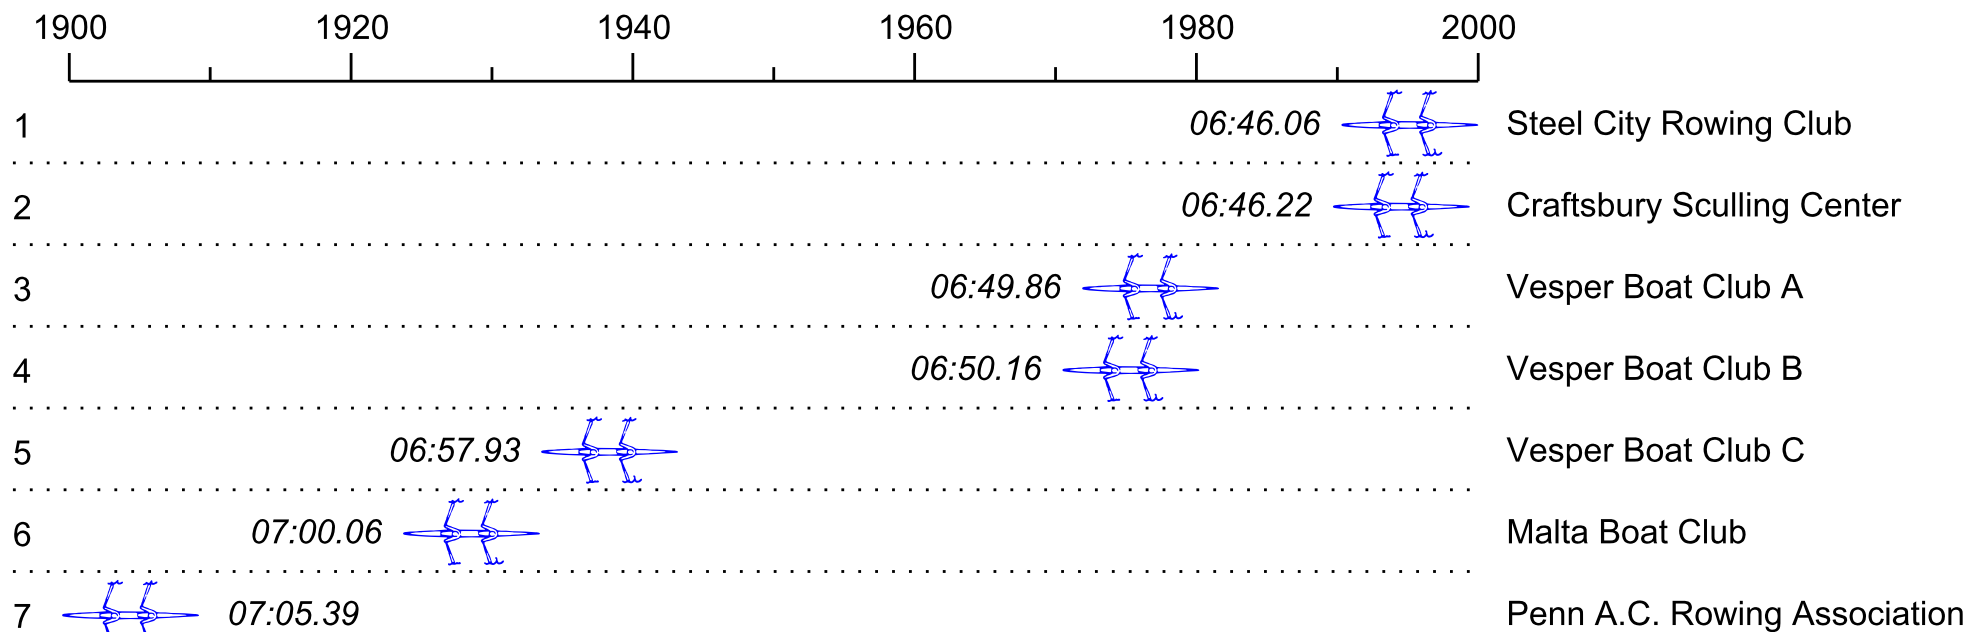

2011 USRowing Junior and U23 Trials

Race 11a: 07:45 AM U23 Mens Ltwt 2x Flight

Place	Bow	Organization	Net Time	%	Delta	Raw	Handicap	Penalty	Start	Finish
1st	54	Steel City (M. Maddamma)	06:46.06			06:46.06			07:46:28.11	07:53:14.17
2nd	52	Craftsbury (E. O'Neill)	06:46.22	0.0%	00:00.16	06:46.22			07:45:26.65	07:52:12.87
3rd	53	Vesper A (R. A)	06:49.86	0.9%	00:03.64	06:49.86			07:45:53.92	07:52:43.78
4th	55	Vesper B (L. A)	06:50.16	1.0%	00:00.30	06:50.16			07:46:59.80	07:53:49.96
5th	57	Vesper C (L. C)	06:57.93	2.9%	00:07.77	06:57.93			07:47:54.75	07:54:52.68
6th	59	Malta (M. McManus)	07:00.06	3.4%	00:02.13	07:00.06			07:48:51.11	07:55:51.17
7th	56	Penn AC (J. Schuppe)	07:05.39	4.8%	00:05.33	07:05.39			07:47:29.82	07:54:35.21
	58	Vesper D (V. D)	Scratch